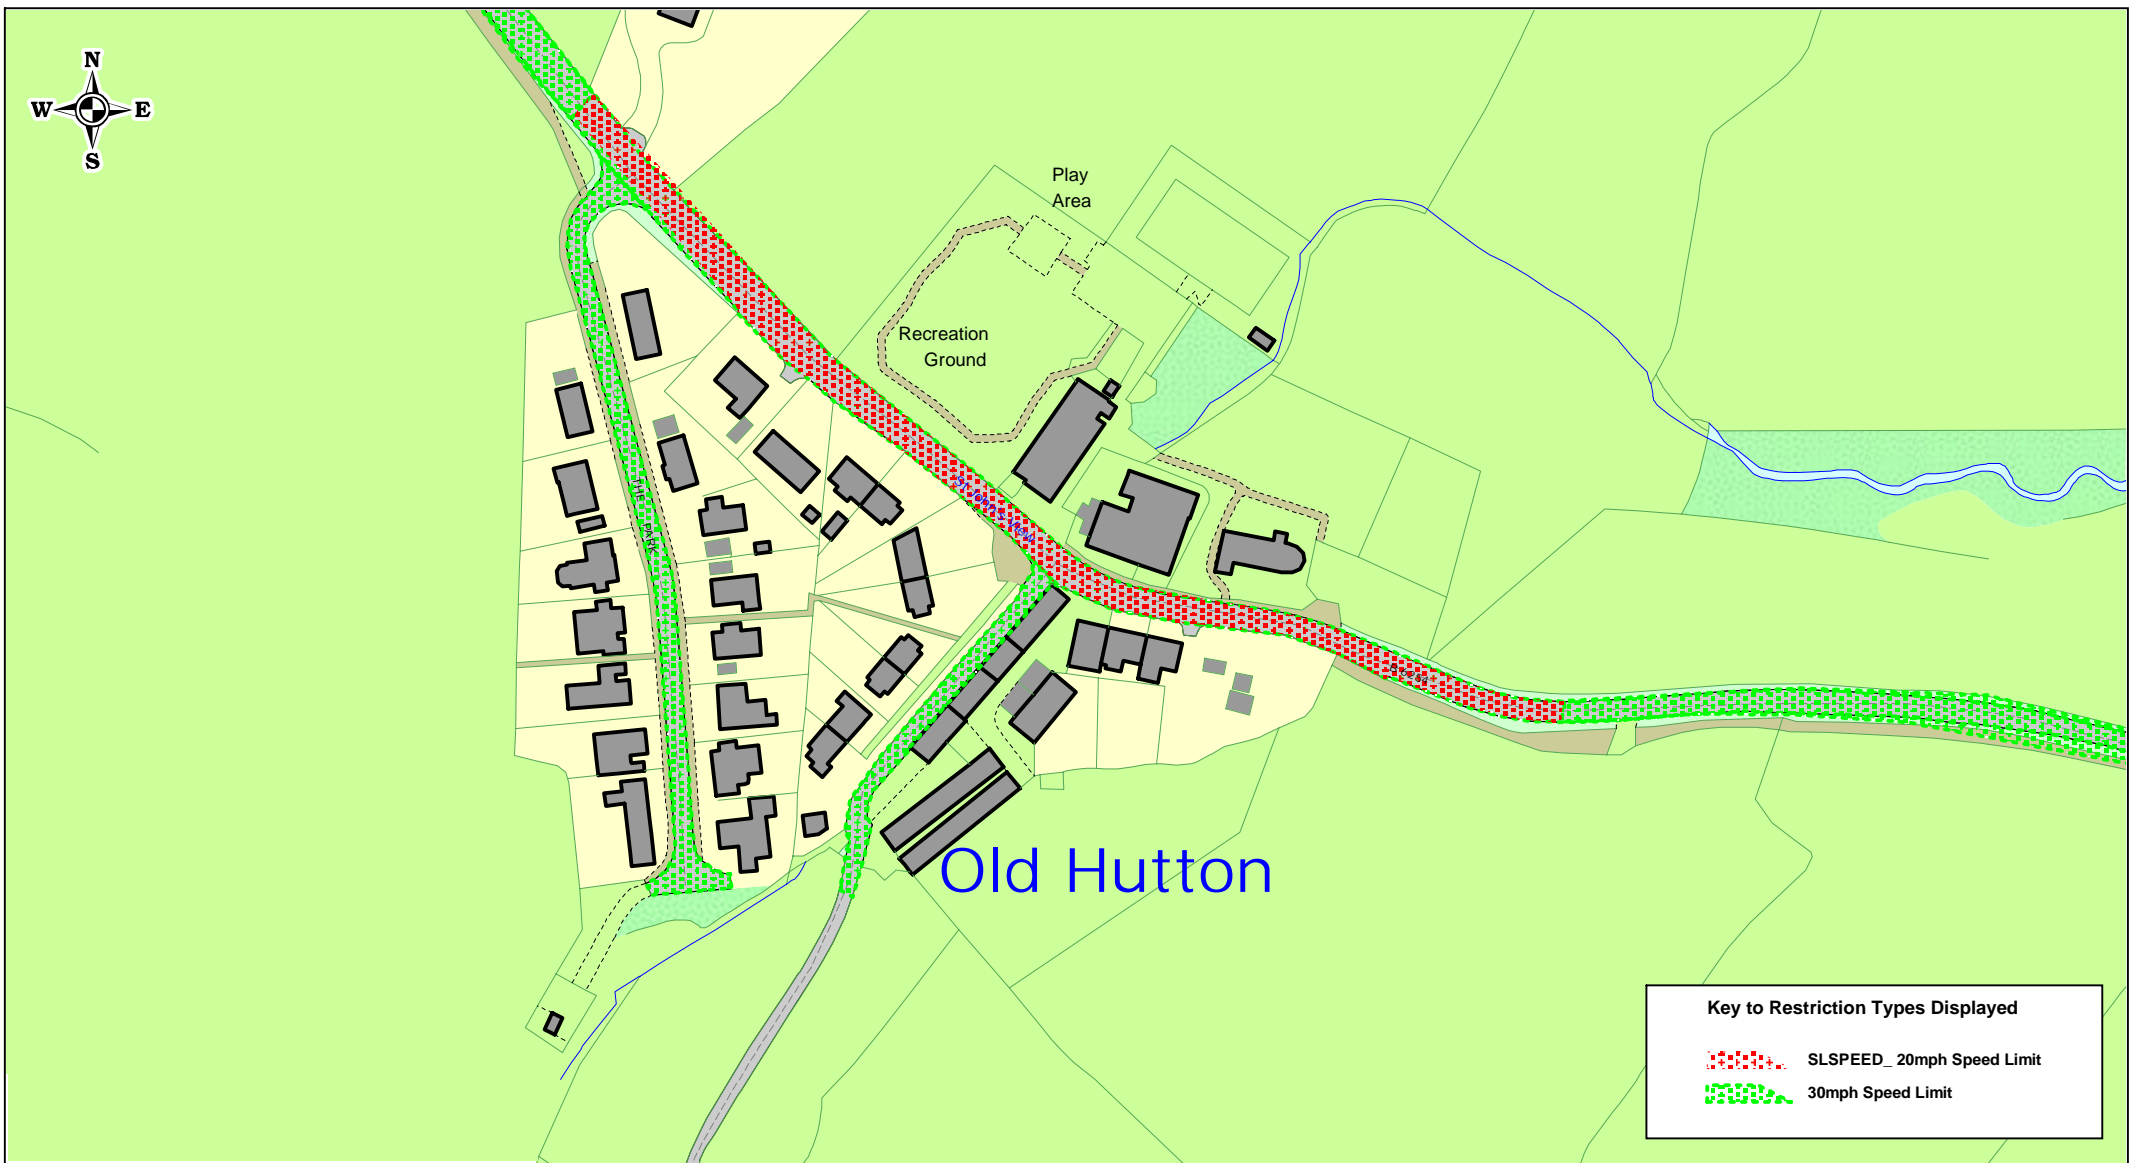

Westmorland
& Furness
Council

Old Hutton 20mph Scheme 2024 - Existing Speed Limits

SCALE	1 : 2000
DATE	27/12/2023
DRAWING No.	2023.EU.OLDHUTT.01/4
DRAWN BY	Emma Ukaogo

(c) Crown copyright. All rights reserved
Westmorland & Furness Council
Licence No 0100066998 2023

Key to Restriction Types Displayed

-  SLSPEED_ 20mph Speed Limit
-  30mph Speed Limit

Old Hutton 20mph Scheme 2024 - Proposed Speed Limits

SCALE	1 : 2000
DATE	17/01/2024
DRAWING No.	2023.EU.OLDHUTT.02/4
DRAWN BY	
<small>(c) Crown copyright. All rights reserved Westmorland & Furness Council Licence No 0100066998 2023</small>	